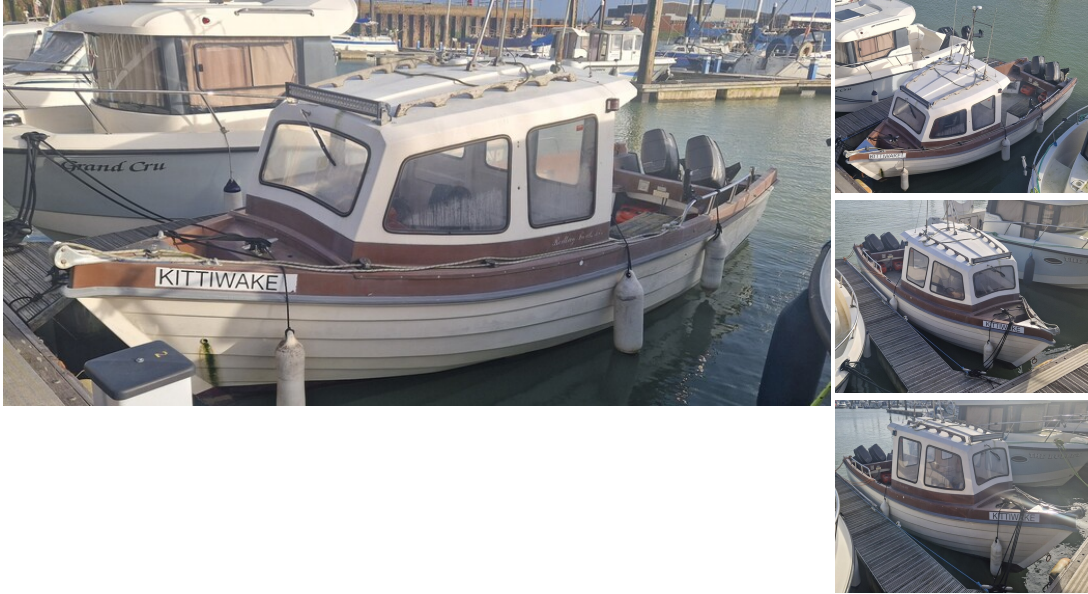

Redbay - Fastfisher 21

£ 7,495

Description

*** SALE PENDING *** Good condition 1990 Redbay Fastfisher 21 powered by twin Tohatsu M50D2 outboard engines. THERE IS NO TRAILER WITH THIS BOAT Extras include a Standard Horizon CP300 Chartplotter, VHF radio, Ritchie compass, deck lights, forward facing spotlight, navigation lights, rod holders, stainless steel handrails, bow roller & more

Sales status: under offer

Manufacturer: Redbay

Model: Fastfisher 21

Year built: 1990

Length: 6.4 m

Beam: 2.29 m

No. of previous owners: 1

Condition: good

Sale Type: Used

Sale: Trade

Propulsion: Outboard

Steering: Hydraulic wheel control

Engine manufacturer: Tohatsu

No. of engines: 2

HP: 50

kW: 37

Fuel: Petrol

Material hull: Polyester

Material deck: Wood