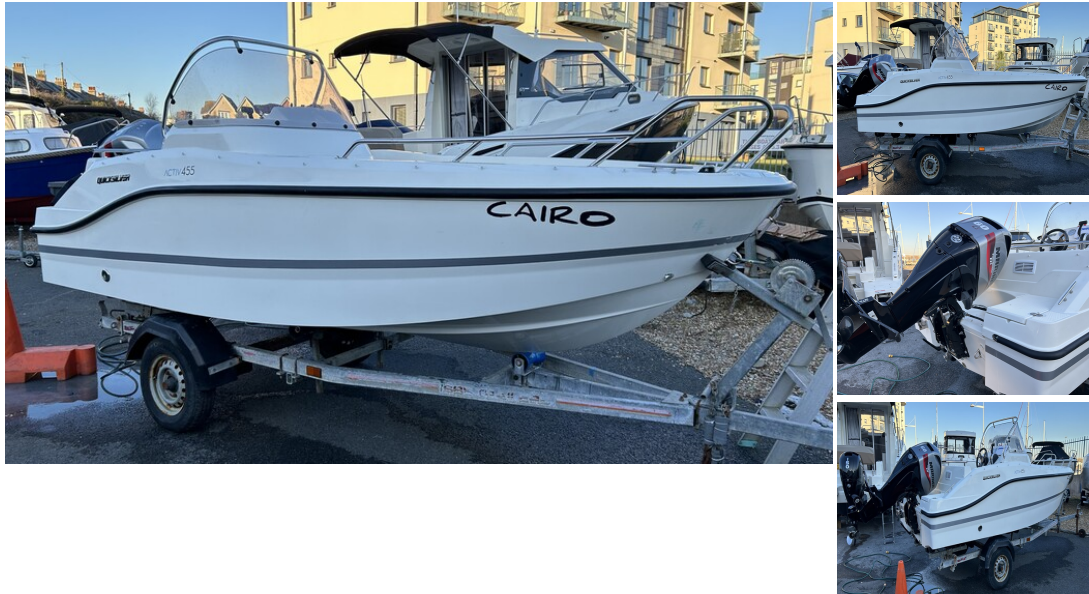

Quicksilver - Activ 455 Open

£ 18,995

Description

***** REDUCED ***** Very good condition 2022 (sold new June 2023) Quicksilver Activ 455 Open powered by a Mariner F60 ELPT EFI outboard engine. The engine was also sold new in June 2023 so has very low hours. Comes on a 2 wheel SBS trailer and extras include a Lowrance Hook 9 GPS/Fishfinder, Fusion stereo, bimini top, bow conversion with cushions, tonneau cover and more. The 455 Open combines all the ingredients for safe cruising in an ultra-modern, versatile and ergonomic package. Step aboard with family and friends and cast off for a smooth and relaxing ride.

Sales status: available

Manufacturer: Quicksilver

Model: Activ 455 Open

Year built: 2022

Length: 4.54 m

Beam: 1.85 m

Draft: 0.36 m

First launch: 2023

No. of previous owners: 1

Condition: very good

Sale Type: Used

Sale: Dealer

Propulsion: Outboard

Steering: Hydraulic wheel control

Engine manufacturer: Mariner

No. of engines: 1

HP: 60

kW: 44

Fuel: Petrol

Fuel Capacity: 25

Material hull: Polyester

Material deck: Wood