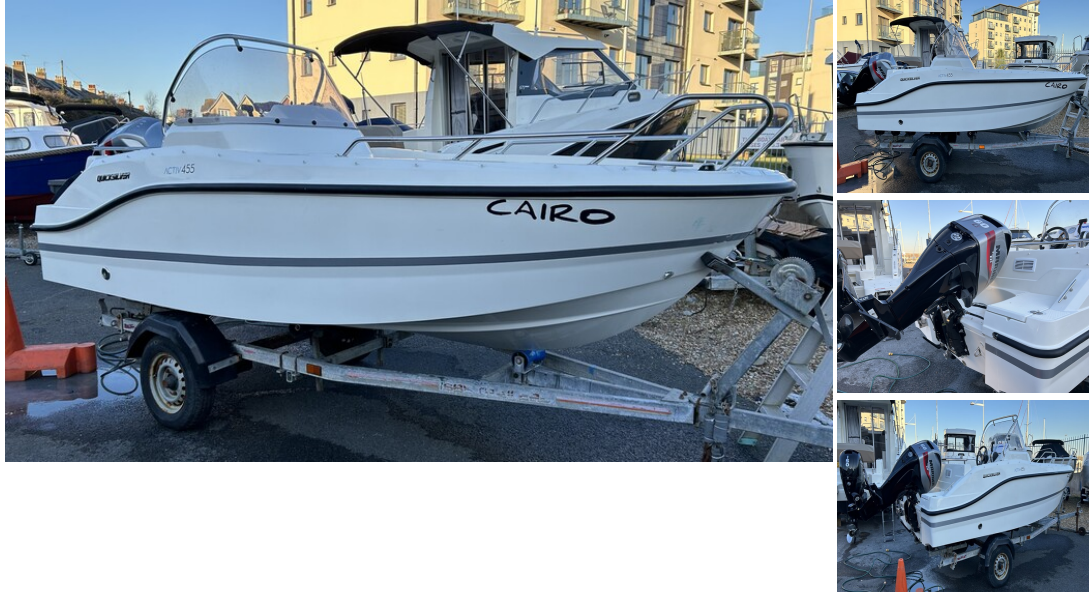

Quicksilver - Activ 455 Open

£ 18,995

Description

***** REDUCED ***** Very good condition 2022 (sold new June 2023) Quicksilver Activ 455 Open powered by a Mariner F60 ELPT EFI outboard engine. The engine was also sold new in June 2023 so has very low hours. Comes on a 2 wheel SBS trailer and extras include a Lowrance Hook 9 GPS/Fishfinder, Fusion stereo, bimini top, bow conversion with cushions, tonneau cover and more. The 455 Open combines all the ingredients for safe cruising in an ultra-modern, versatile and ergonomic package. Step aboard with family and friends and cast off for a smooth and relaxing ride.

Sales status: available

Manufacturer: Quicksilver

Model: Activ 455 Open

Year built: 2022

Length: 4.54 m

Beam: 1.85 m

Draft: 0.36 m

First launch: 2023

No. of previous owners: 1

Condition: very good

Sale Type: Used

Sale: Dealer

Propulsion: Outboard

Steering: Hydraulic wheel control

Engine manufacturer: Mariner

No. of engines: 1

HP: 60

kW: 44

Fuel: Petrol

Fuel Capacity: 25

Material hull: Polyester

Material deck: Wood